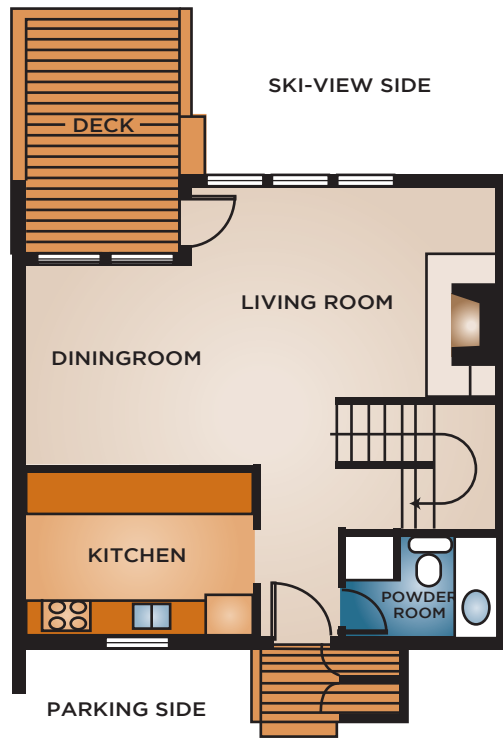

SECOND FLOOR PLAN

SCALE: 1/8" = 1'-0"

Panorama Homes

FOUR GOOD SEASONS TO PLAY
YOUR ULTIMATE YEAR-ROUND DESTINATION

RHODIAN HEIGHTS CONDOMINIUMS

Ground Floor Plan

Four Good Seasons to Play
YOUR ULTIMATE YEAR-ROUND DESTINATION

RHODIAN HEIGHTS CONDOMINIUMS
Second Floor Plan

Four Good Seasons to Play
 YOUR ULTIMATE YEAR-ROUND DESTINATION

Second Floor

Ground Floor

Rhodian Two Bedroom

FOUR GOOD SEASONS TO PLAY
YOUR ULTIMATE YEAR-ROUND DESTINATION

SECOND FLOOR

Dionisian One Bedroom

FOUR GOOD SEASONS TO PLAY
YOUR ULTIMATE YEAR-ROUND DESTINATION

SECOND FLOOR

FIRST FLOOR

Dionisian Two Bedroom

FOUR GOOD SEASONS TO PLAY
YOUR ULTIMATE YEAR-ROUND DESTINATION