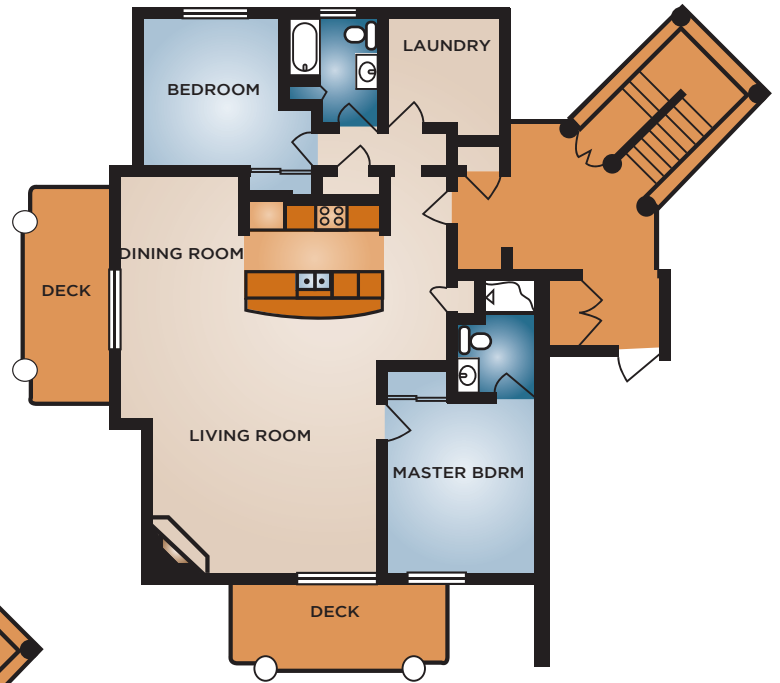

LOWER LEVEL PLAN

SCALE: 1/8" = 1' - 0"

Panorama Homes

FOUR GOOD SEASONS TO PLAY
YOUR ULTIMATE YEAR-ROUND DESTINATION

FIRST FLOOR PLAN

SCALE: 1/8" = 1' - 0"

Panorama Homes

FOUR GOOD SEASONS TO PLAY
YOUR ULTIMATE YEAR-ROUND DESTINATION

SECOND FLOOR PLAN

SCALE: 1/8" = 1'-0"

Panorama Homes

FOUR GOOD SEASONS TO PLAY
YOUR ULTIMATE YEAR-ROUND DESTINATION

RHODIAN HEIGHTS CONDOMINIUMS

Ground Floor Plan

Four Good Seasons to Play
YOUR ULTIMATE YEAR-ROUND DESTINATION

RHODIAN HEIGHTS CONDOMINIUMS
Second Floor Plan

Four Good Seasons to Play
 YOUR ULTIMATE YEAR-ROUND DESTINATION

Second Floor

Ground Floor

Rhodian Two Bedroom

FOUR GOOD SEASONS TO PLAY
YOUR ULTIMATE YEAR-ROUND DESTINATION

SECOND FLOOR

Dionisian One Bedroom

FOUR GOOD SEASONS TO PLAY
YOUR ULTIMATE YEAR-ROUND DESTINATION

SECOND FLOOR

FIRST FLOOR

Dionisian Two Bedroom

FOUR GOOD SEASONS TO PLAY
YOUR ULTIMATE YEAR-ROUND DESTINATION