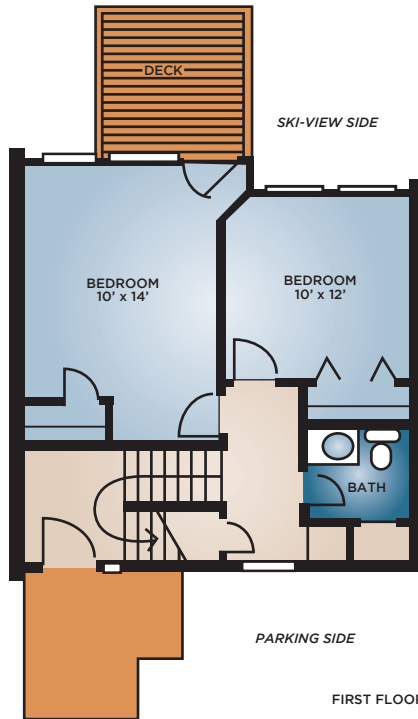

SECOND FLOOR