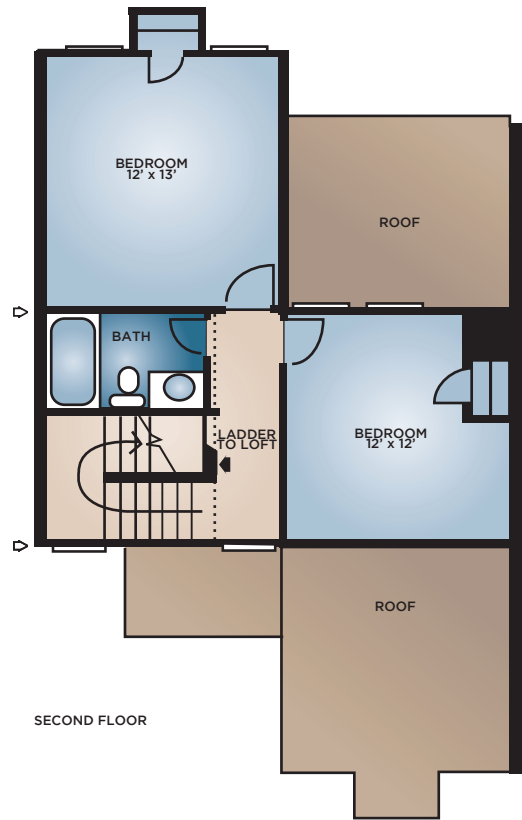

Athenian Three Bedroom

FOUR GOOD SEASONS TO PLAY
YOUR ULTIMATE YEAR-ROUND DESTINATION