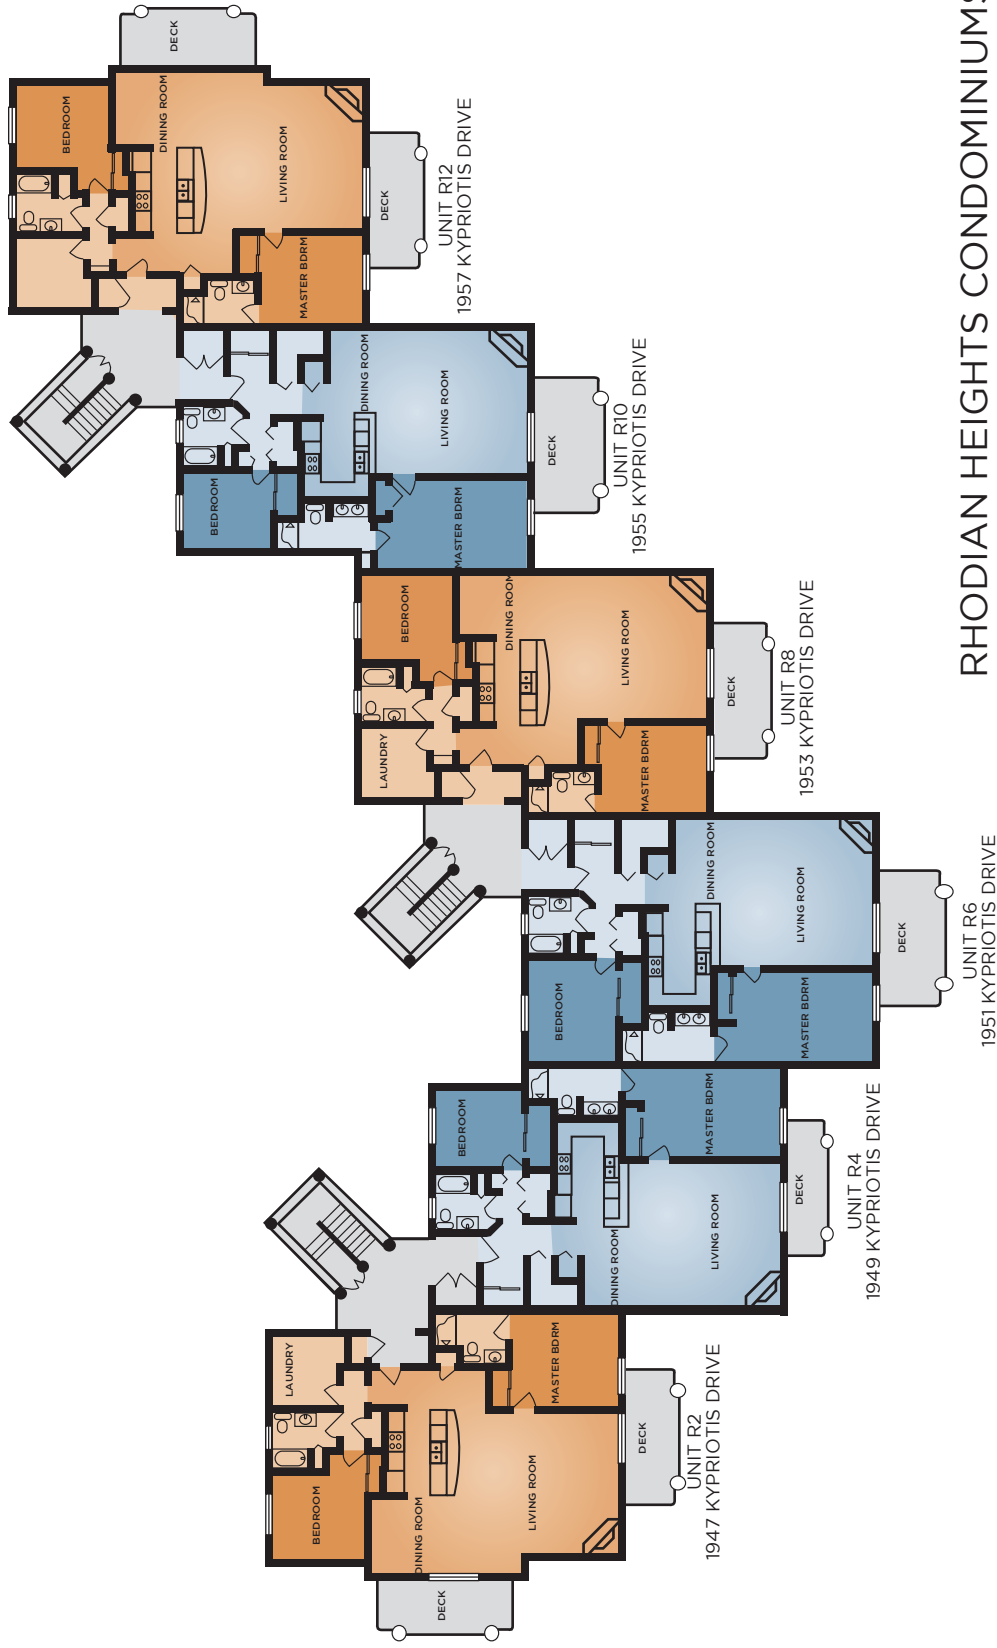

LOWER LEVEL PLAN

SCALE: 1/8" = 1' - 0"

Panorama Homes

FOUR GOOD SEASONS TO PLAY
YOUR ULTIMATE YEAR-ROUND DESTINATION

FIRST FLOOR PLAN

SCALE: 1/8" = 1' - 0"

Panorama Homes

FOUR GOOD SEASONS TO PLAY
YOUR ULTIMATE YEAR-ROUND DESTINATION

SECOND FLOOR PLAN

SCALE: 1/8" = 1'-0"

Panorama Homes

FOUR GOOD SEASONS TO PLAY
YOUR ULTIMATE YEAR-ROUND DESTINATION

RHODIAN HEIGHTS CONDOMINIUMS

Ground Floor Plan

Four Good Seasons to Play
YOUR ULTIMATE YEAR-ROUND DESTINATION

RHODIAN HEIGHTS CONDOMINIUMS
Second Floor Plan

Four Good Seasons to Play
 YOUR ULTIMATE YEAR-ROUND DESTINATION

Second Floor

Ground Floor

Rhodian Two Bedroom

FOUR GOOD SEASONS TO PLAY
YOUR ULTIMATE YEAR-ROUND DESTINATION

SECOND FLOOR

Dionisian One Bedroom

FOUR GOOD SEASONS TO PLAY
YOUR ULTIMATE YEAR-ROUND DESTINATION

SECOND FLOOR

FIRST FLOOR

Dionisian Two Bedroom

FOUR GOOD SEASONS TO PLAY
YOUR ULTIMATE YEAR-ROUND DESTINATION