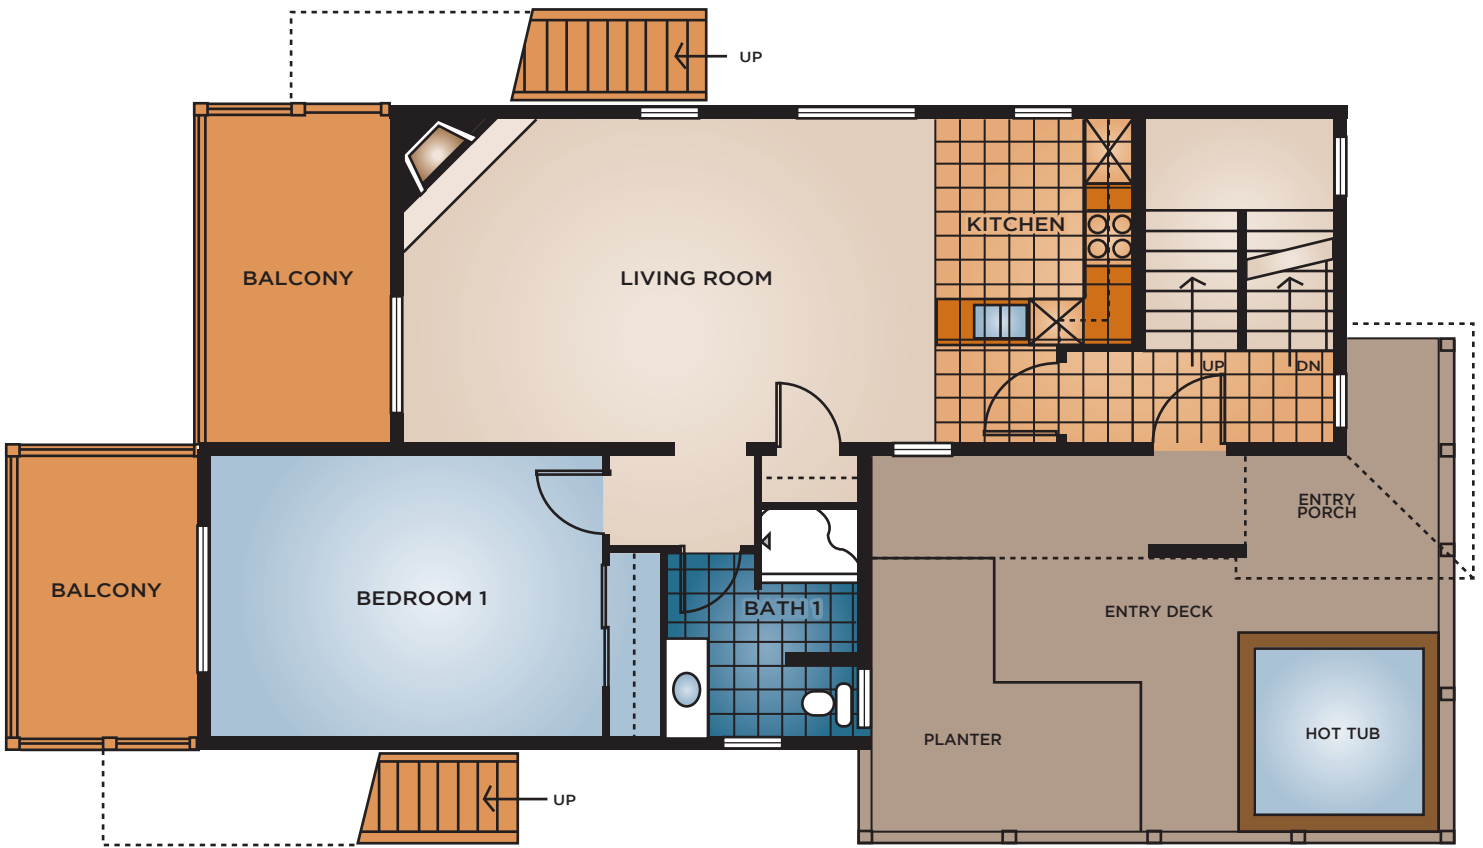

LOWER LEVEL PLAN

SCALE: 1/8" = 1' - 0"

Panorama Homes

FOUR GOOD SEASONS TO PLAY
YOUR ULTIMATE YEAR-ROUND DESTINATION

FIRST FLOOR PLAN

SCALE: 1/8" = 1' - 0"

Panorama Homes

FOUR GOOD SEASONS TO PLAY
YOUR ULTIMATE YEAR-ROUND DESTINATION

SECOND FLOOR PLAN

SCALE: 1/8" = 1'-0"

Panorama Homes

FOUR GOOD SEASONS TO PLAY
YOUR ULTIMATE YEAR-ROUND DESTINATION

RHODIAN HEIGHTS CONDOMINIUMS

Ground Floor Plan

Four Good Seasons to Play
YOUR ULTIMATE YEAR-ROUND DESTINATION

RHODIAN HEIGHTS CONDOMINIUMS
Second Floor Plan

Four Good Seasons to Play
 YOUR ULTIMATE YEAR-ROUND DESTINATION

Second Floor

Ground Floor

Rhodian Two Bedroom

FOUR GOOD SEASONS TO PLAY
YOUR ULTIMATE YEAR-ROUND DESTINATION

SECOND FLOOR

Dionisian One Bedroom

FOUR GOOD SEASONS TO PLAY
YOUR ULTIMATE YEAR-ROUND DESTINATION

SECOND FLOOR

FIRST FLOOR

Dionisian Two Bedroom

FOUR GOOD SEASONS TO PLAY
YOUR ULTIMATE YEAR-ROUND DESTINATION