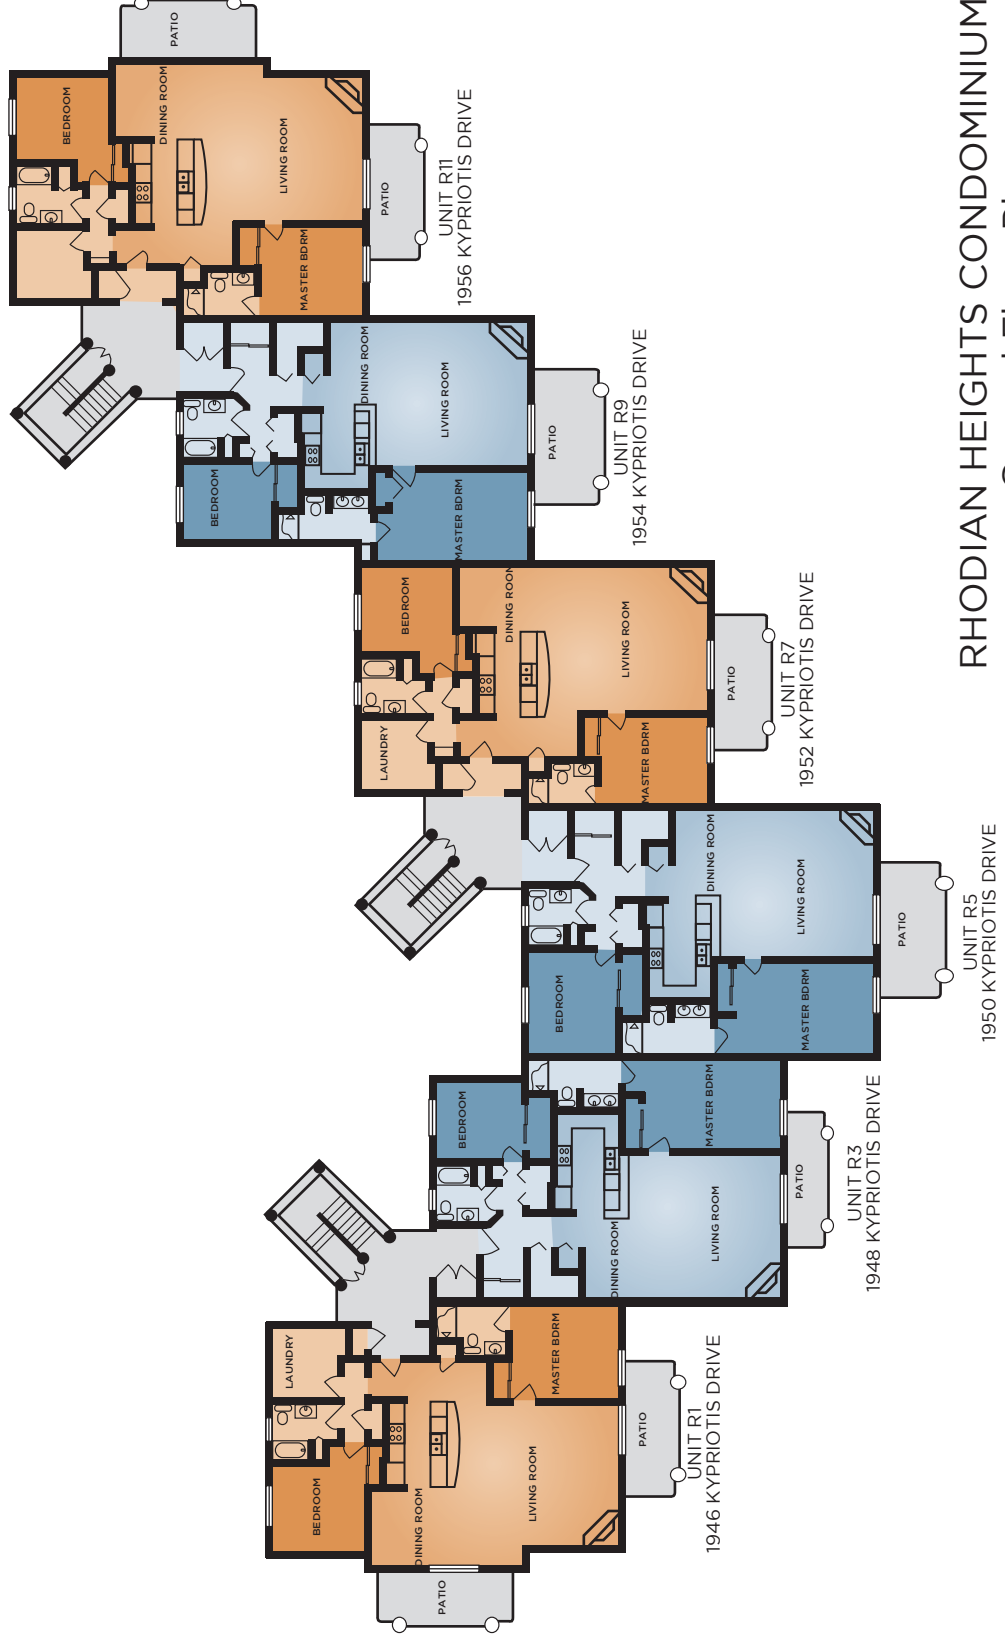

LOWER LEVEL PLAN

SCALE: 1/8" = 1' - 0"

Panorama Homes

FOUR GOOD SEASONS TO PLAY
YOUR ULTIMATE YEAR-ROUND DESTINATION

FIRST FLOOR PLAN

SCALE: 1/8" = 1' - 0"

Panorama Homes

FOUR GOOD SEASONS TO PLAY
YOUR ULTIMATE YEAR-ROUND DESTINATION

SECOND FLOOR PLAN

SCALE: 1/8" = 1'-0"

Panorama Homes

FOUR GOOD SEASONS TO PLAY
YOUR ULTIMATE YEAR-ROUND DESTINATION

RHODIAN HEIGHTS CONDOMINIUMS

Ground Floor Plan

Four Good Seasons to Play
YOUR ULTIMATE YEAR-ROUND DESTINATION

RHODIAN HEIGHTS CONDOMINIUMS
Second Floor Plan

Four Good Seasons to Play
 YOUR ULTIMATE YEAR-ROUND DESTINATION

Second Floor

Ground Floor

Rhodian Two Bedroom

FOUR GOOD SEASONS TO PLAY
YOUR ULTIMATE YEAR-ROUND DESTINATION

SECOND FLOOR

Dionisian One Bedroom

FOUR GOOD SEASONS TO PLAY
YOUR ULTIMATE YEAR-ROUND DESTINATION

SECOND FLOOR

FIRST FLOOR

Dionisian Two Bedroom

FOUR GOOD SEASONS TO PLAY
YOUR ULTIMATE YEAR-ROUND DESTINATION