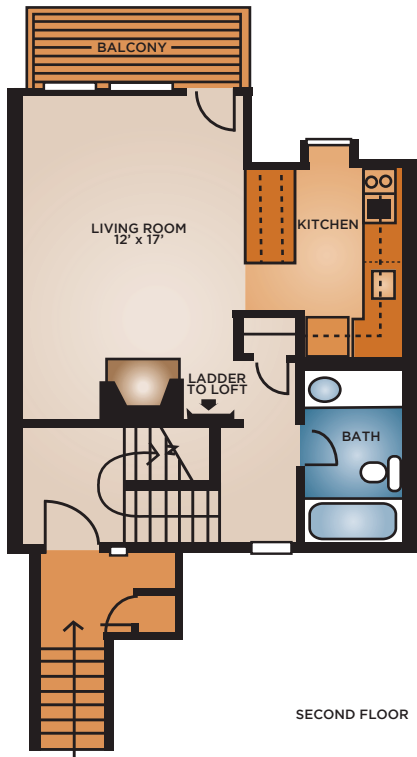

Athenian Two Bedroom

FOUR GOOD SEASONS TO PLAY
YOUR ULTIMATE YEAR-ROUND DESTINATION