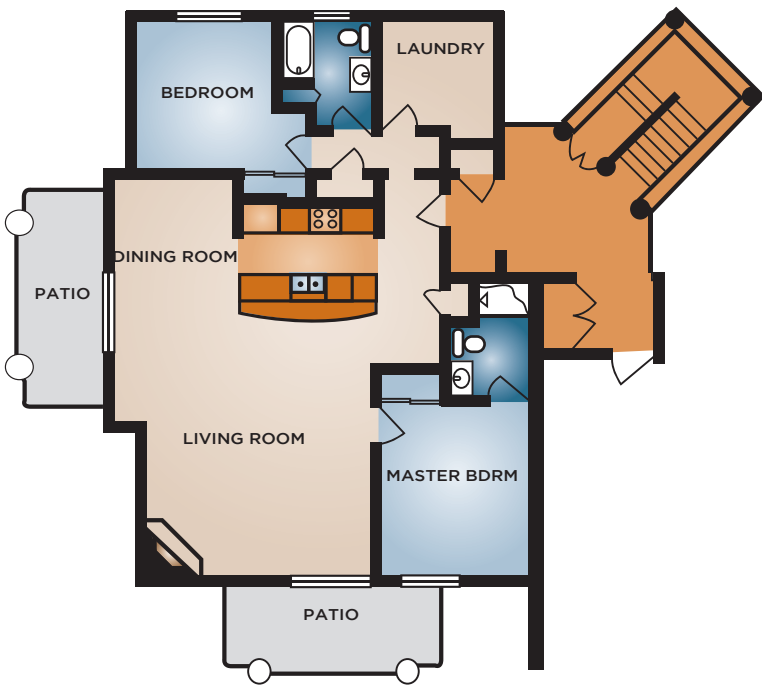

LOWER LEVEL PLAN

SCALE: 1/8" = 1' - 0"

Panorama Homes

FOUR GOOD SEASONS TO PLAY
YOUR ULTIMATE YEAR-ROUND DESTINATION

FIRST FLOOR PLAN

SCALE: 1/8" = 1' - 0"

Panorama Homes

FOUR GOOD SEASONS TO PLAY
YOUR ULTIMATE YEAR-ROUND DESTINATION

SECOND FLOOR PLAN

SCALE: 1/8" = 1'-0"

Panorama Homes

FOUR GOOD SEASONS TO PLAY
YOUR ULTIMATE YEAR-ROUND DESTINATION

RHODIAN HEIGHTS CONDOMINIUMS

Ground Floor Plan

Four Good Seasons to Play
YOUR ULTIMATE YEAR-ROUND DESTINATION

RHODIAN HEIGHTS CONDOMINIUMS
Second Floor Plan

Four Good Seasons to Play
 YOUR ULTIMATE YEAR-ROUND DESTINATION

Second Floor

Ground Floor

Rhodian Two Bedroom

FOUR GOOD SEASONS TO PLAY
YOUR ULTIMATE YEAR-ROUND DESTINATION

SECOND FLOOR

Dionisian One Bedroom

FOUR GOOD SEASONS TO PLAY
YOUR ULTIMATE YEAR-ROUND DESTINATION

SECOND FLOOR

FIRST FLOOR

Dionisian Two Bedroom

FOUR GOOD SEASONS TO PLAY
YOUR ULTIMATE YEAR-ROUND DESTINATION