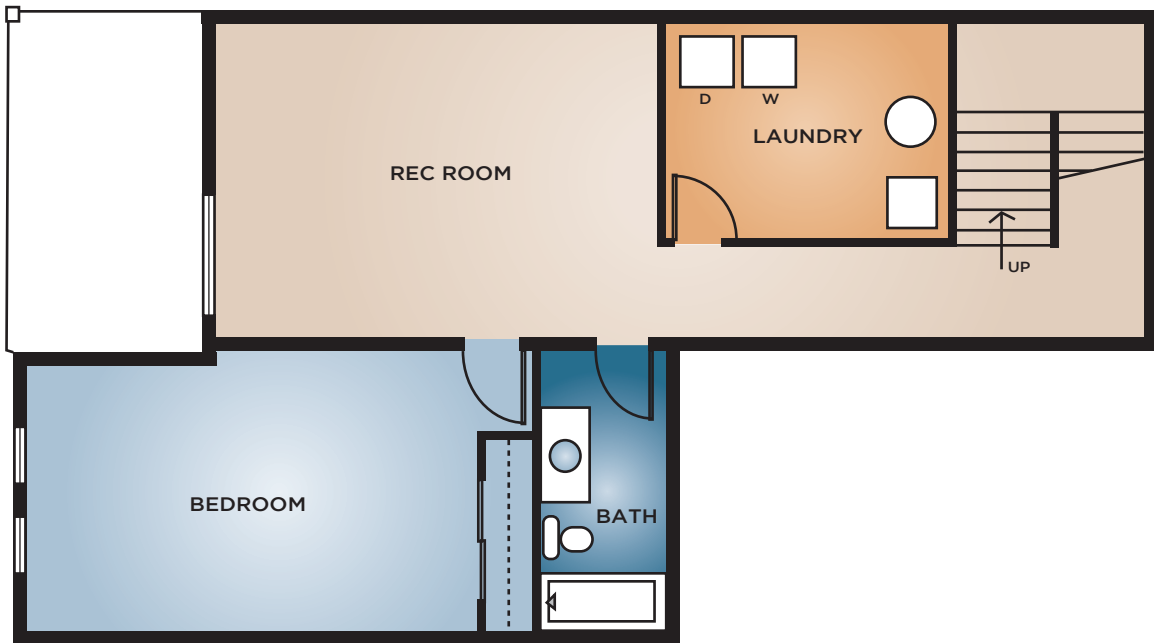

Athenian One Bedroom

FOUR GOOD SEASONS TO PLAY
YOUR ULTIMATE YEAR-ROUND DESTINATION

SECOND FLOOR

Athenian Two Bedroom

FOUR GOOD SEASONS TO PLAY
YOUR ULTIMATE YEAR-ROUND DESTINATION

Athenian Three Bedroom

FOUR GOOD SEASONS TO PLAY
YOUR ULTIMATE YEAR-ROUND DESTINATION

LOWER LEVEL PLAN

SCALE: 1/8" = 1' - 0"

Panorama Homes

FOUR GOOD SEASONS TO PLAY
YOUR ULTIMATE YEAR-ROUND DESTINATION

FIRST FLOOR PLAN

SCALE: 1/8" = 1' - 0"

Panorama Homes

FOUR GOOD SEASONS TO PLAY
YOUR ULTIMATE YEAR-ROUND DESTINATION

RHODIAN HEIGHTS CONDOMINIUMS
Second Floor Plan

Four Good Seasons to Play
 YOUR ULTIMATE YEAR-ROUND DESTINATION

Second Floor

Ground Floor

Rhodian Two Bedroom

FOUR GOOD SEASONS TO PLAY
YOUR ULTIMATE YEAR-ROUND DESTINATION

SECOND FLOOR

Dionisian One Bedroom

FOUR GOOD SEASONS TO PLAY
YOUR ULTIMATE YEAR-ROUND DESTINATION

SECOND FLOOR

FIRST FLOOR

Dionisian Two Bedroom

FOUR GOOD SEASONS TO PLAY
YOUR ULTIMATE YEAR-ROUND DESTINATION