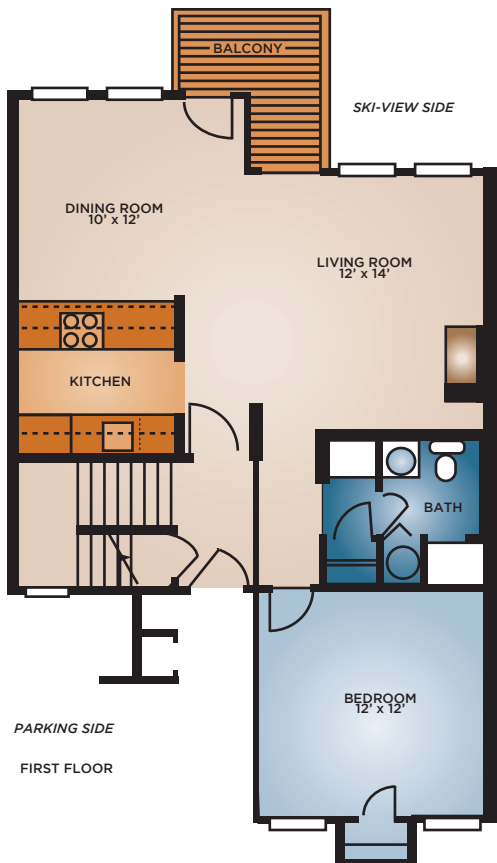

Athenian Three Bedroom

FOUR GOOD SEASONS TO PLAY
YOUR ULTIMATE YEAR-ROUND DESTINATION